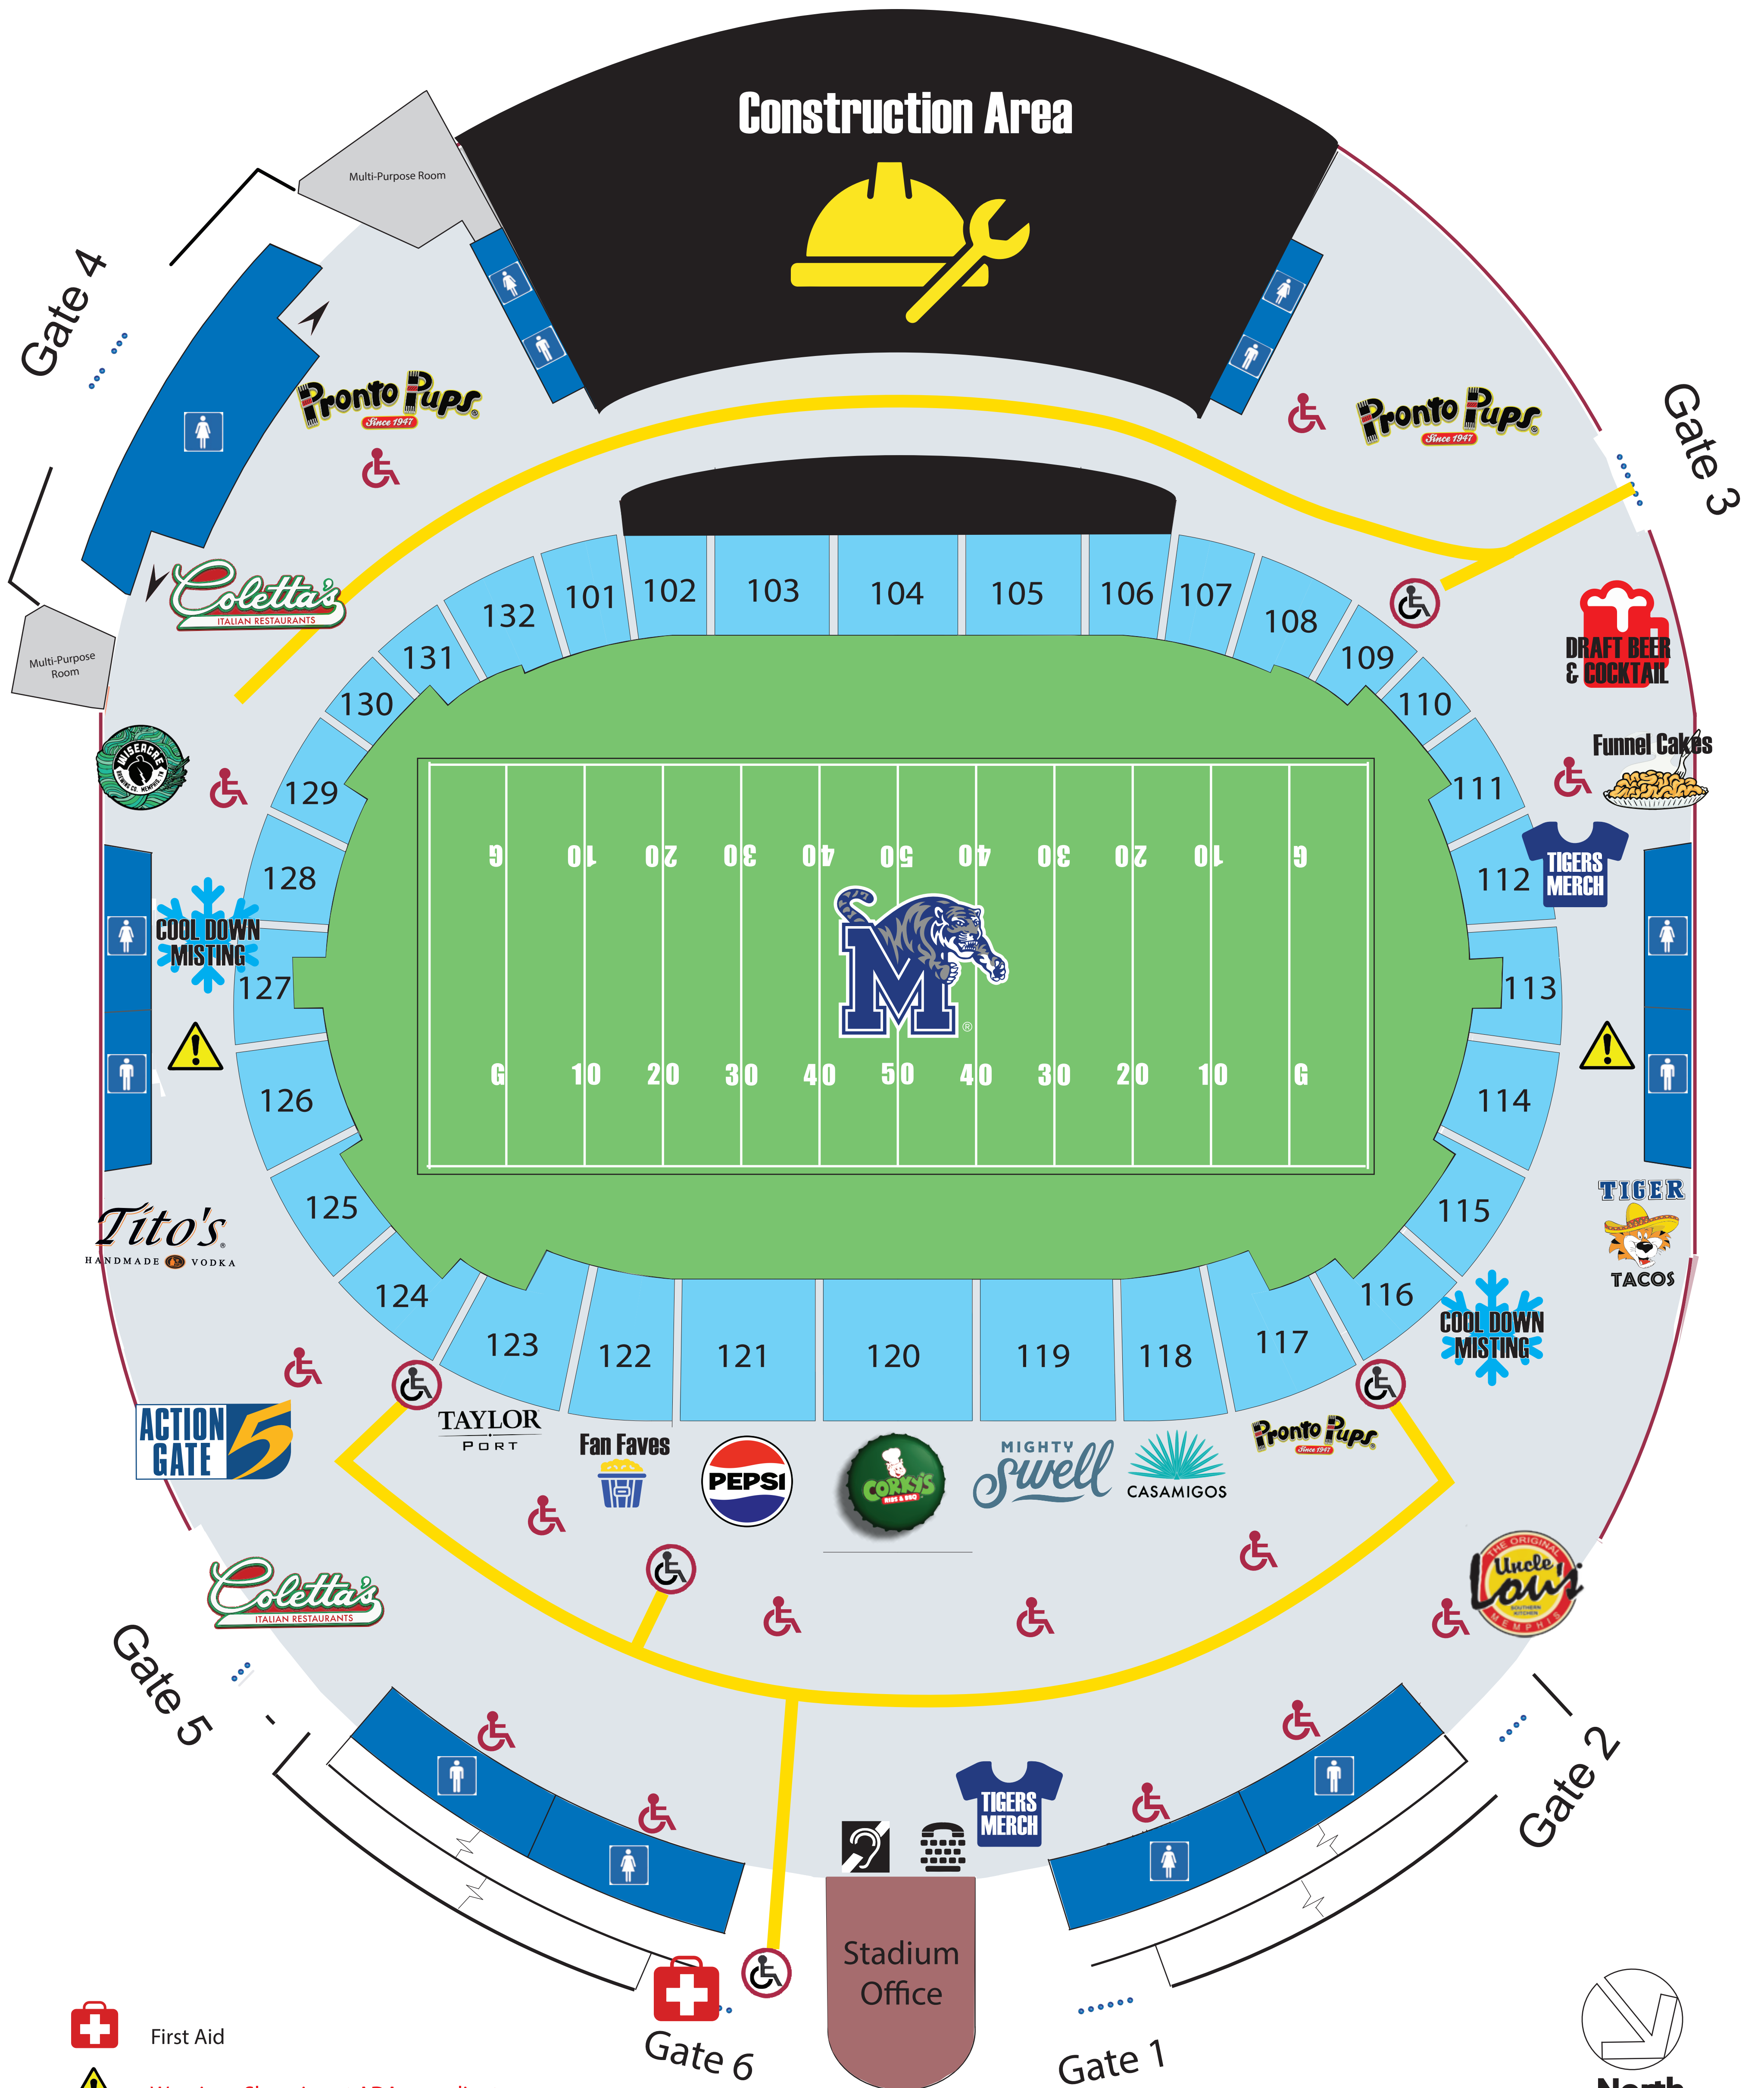

# **Simmons Bank** **LIBERTY★STADIUM**

-  First Aid
-  Warning: Slope is not ADA compliant.
-  Restrooms
-  Assistive Listening Systems
-  Telecommunications Device for the Deaf (TDD)
-  Handicap Accessible Route
-  Handicap Accessible Ramp
-  Wheelchair Access

## Game Day Operations and Suites

## Upper Concourse Options:

Stadium Office